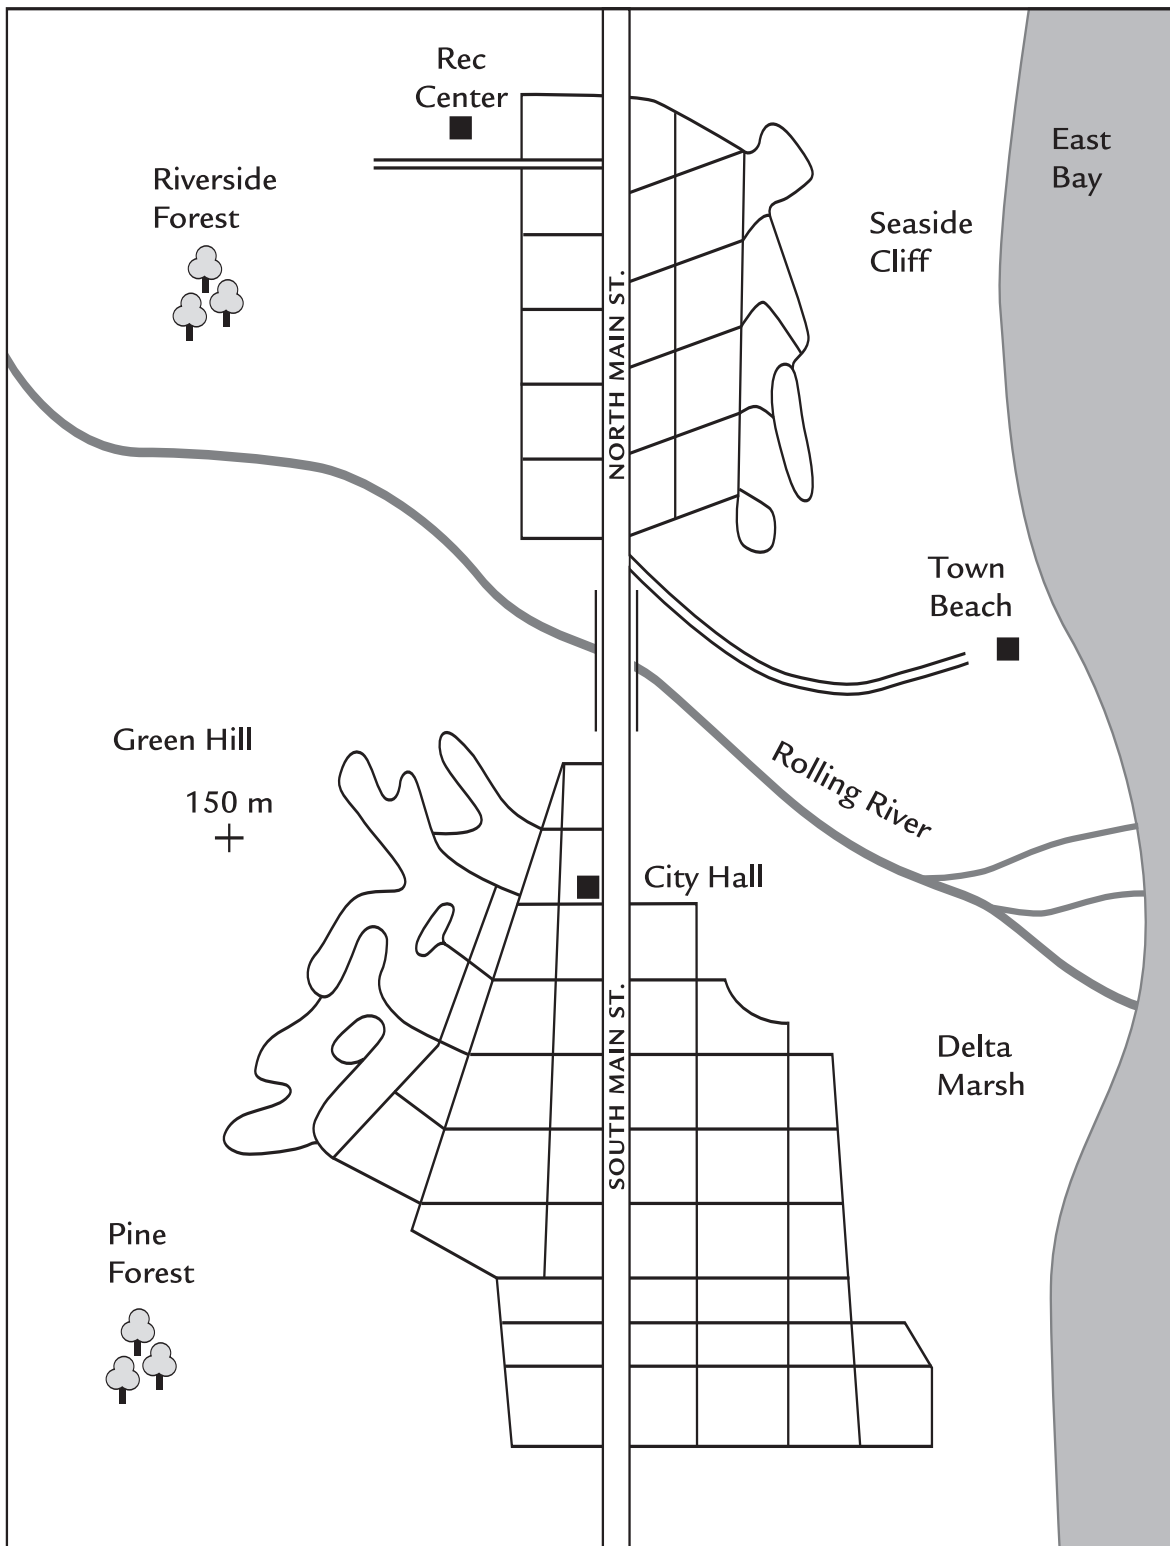

# Street Map of Boomtown 100 Years Ago

KEY	Scale	↑ N ↓
	0 ——— 200 Meters	

# Street Map of Boomtown 20 Years Ago

# Street Map of Boomtown Today

<b>KEY</b>	<div style="display: flex; align-items: center; gap: 10px;"> <div style="text-align: center;"> <p>Scale</p>  <p>0      200</p> <p>Meters</p> </div> <div style="text-align: center;">  <p>N</p> </div> </div>
------------	---