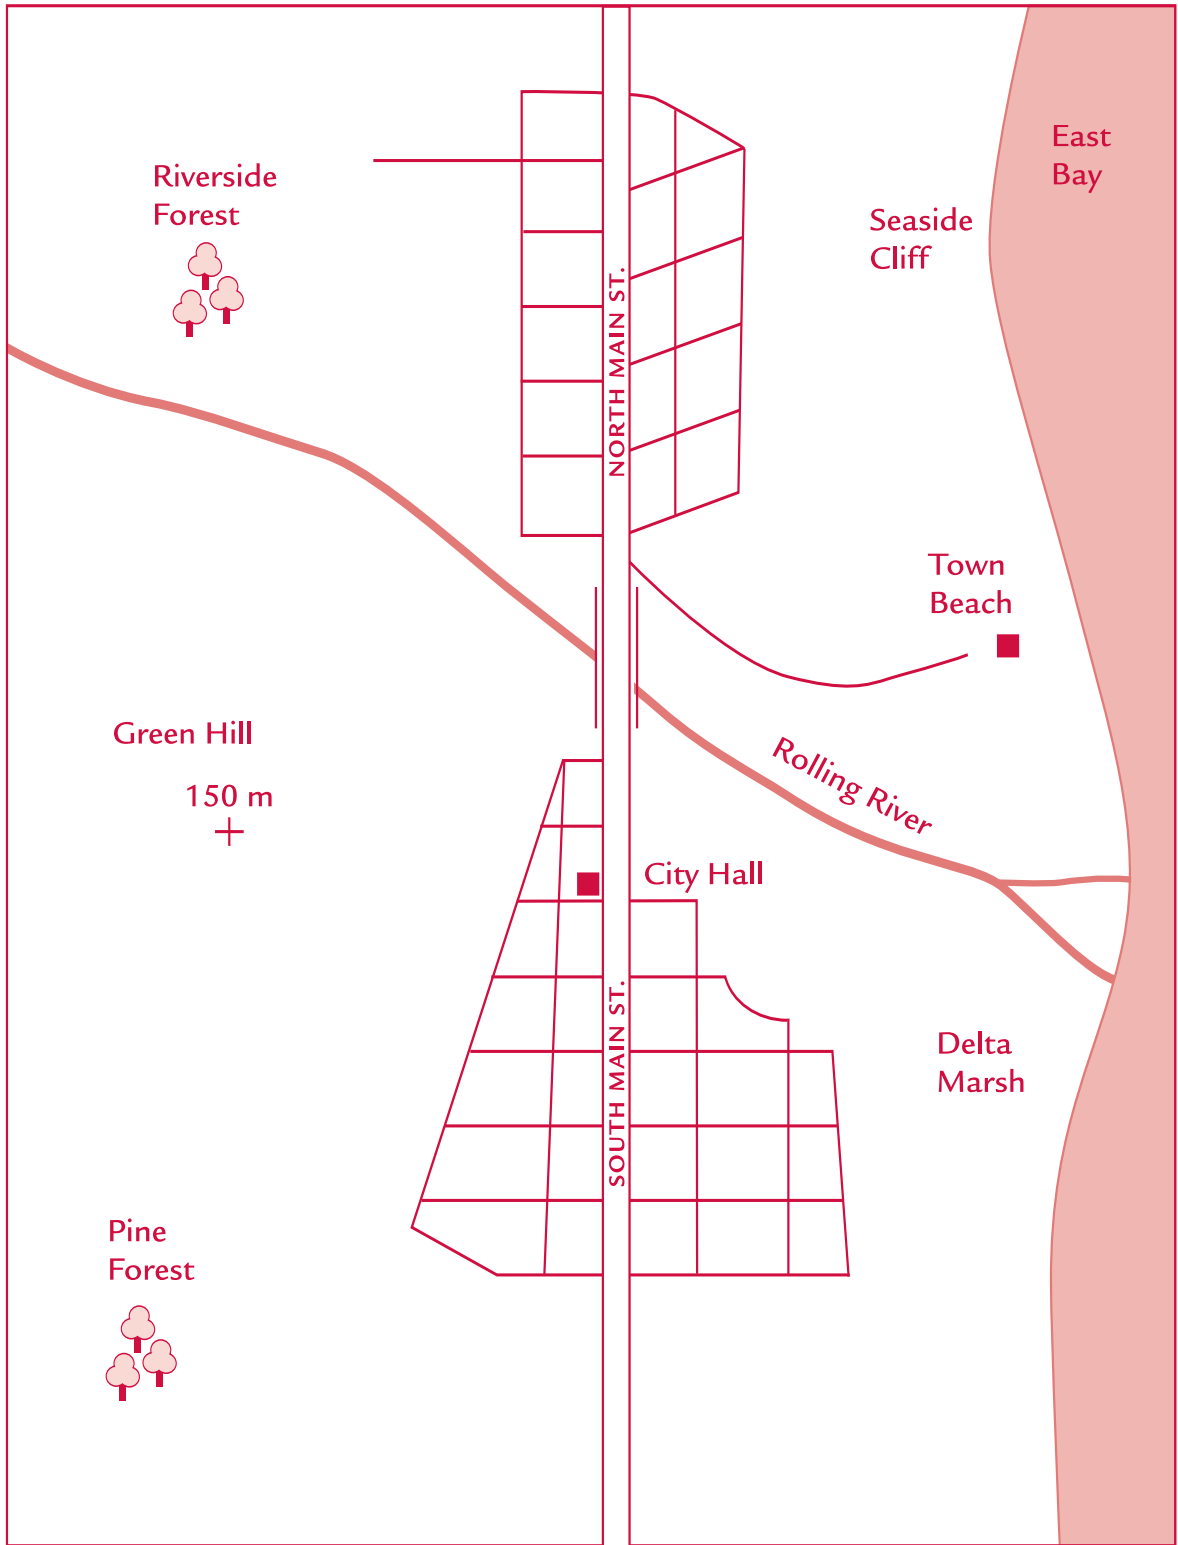

# Street Map of Boomtown 100 Years Ago

KEY	Scale	↑ N ↓
	0 ——— 200 Meters	

# Street Map of Boomtown 20 Years Ago

# Street Map of Boomtown Today

<b>KEY</b>	<div style="display: flex; align-items: center; gap: 10px;"> <div style="text-align: center;"> <p>Scale</p>  <p>0      200</p> <p>Meters</p> </div> <div style="text-align: center;">  <p>N</p> </div> </div>
------------	---