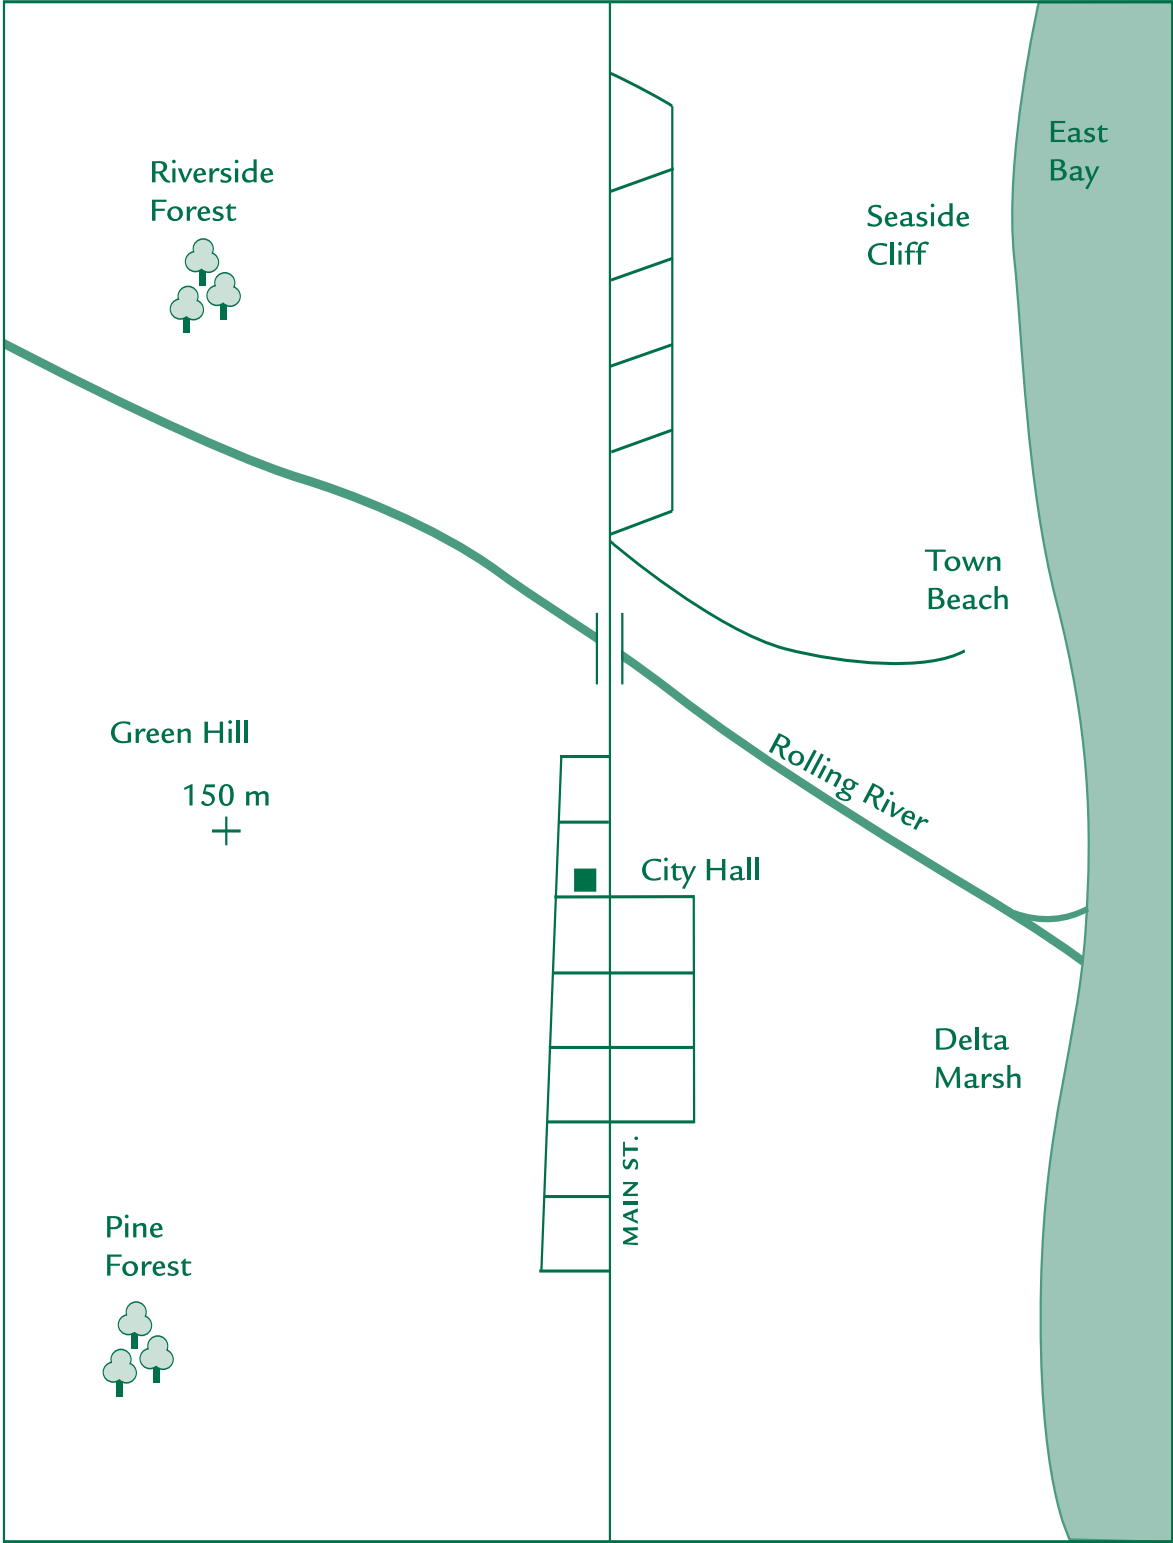

# Street Map of Boomtown 100 Years Ago

KEY	Scale	↑ N ↓
	0 ——— 200 Meters	

# Street Map of Boomtown 20 Years Ago

# Street Map of Boomtown Today

<b>KEY</b>	<div style="display: flex; align-items: center; gap: 10px;"> <div style="text-align: center;"> <p>Scale</p>  <p>0      200</p> <p>Meters</p> </div> <div style="text-align: center;">  <p>N</p> </div> </div>
------------	---